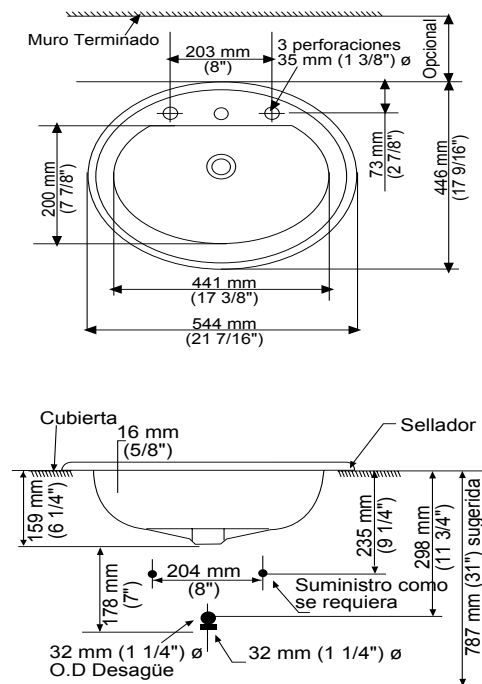

01660.020 Blanco ☐
Perforación 4"

$1,369

01661.020 Blanco ☐
Perforación para monomando

$1,369

Lavabo de sobrecubierta **Cadet Universal**

- Cerámica porcelanizada de alto brillo
- Disponible con perforaciones de 4" y monomando
- Amplio espacio interior
- Se adapta a la plantilla universal de 19"
- Rebosadero posterior