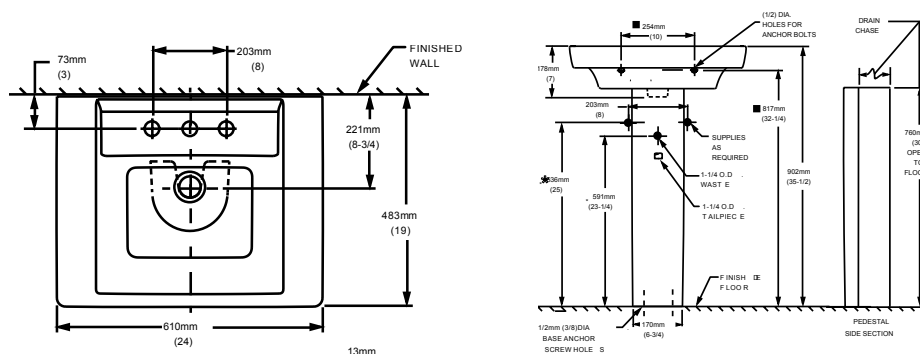

PEDESTAL / SOBREPONER / SOBRECUBIERTA

- Cerámica porcelanizada de alto brillo
- Disponible con perforaciones de 8" y monomando
- Rebosadero posterior
- Pedestal de altura ergonómica
- Lavabo rectangular de estilo europeo
- Versátil diseño cuyo fondo plano le permite usarlo como lavabo de pedestal, sobreponer o de sobrecubierta