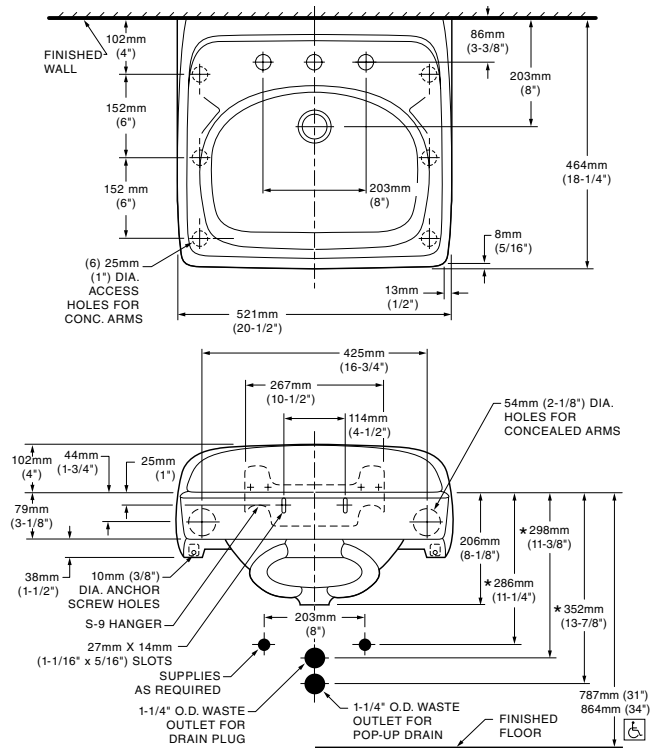

0355012.020 Blanco ○

$2,069

Perforación 4"

0356421.020 Blanco ○

$1,989

Perforación monomando

Lavabo de colgar **Lucerne**

- Cerámica porcelanizada de alto brillo
- Disponible con perforaciones de 4" y monomando
- Rebosadero frontal