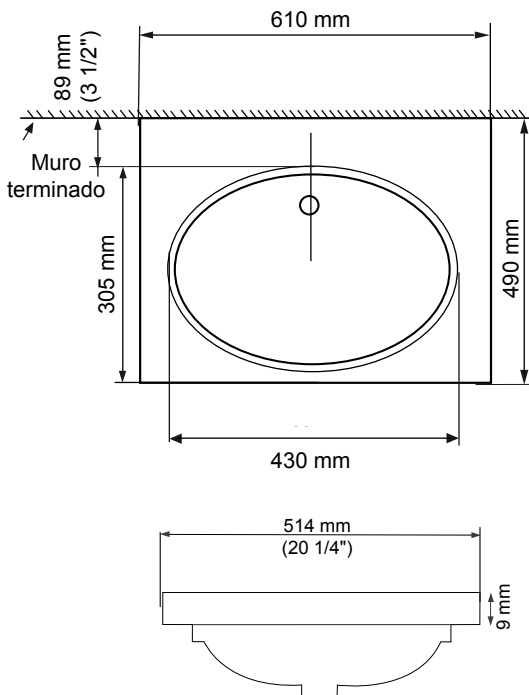

0355012.020 Blanco ○

$2,069

Perforación 4"

0356421.020 Blanco ○

$1,989

Perforación monomando

Lavabo de colgar **Lucerne**

- Cerámica porcelanizada de alto brillo
- Disponible con perforaciones de 4" y monomando
- Rebosadero frontal