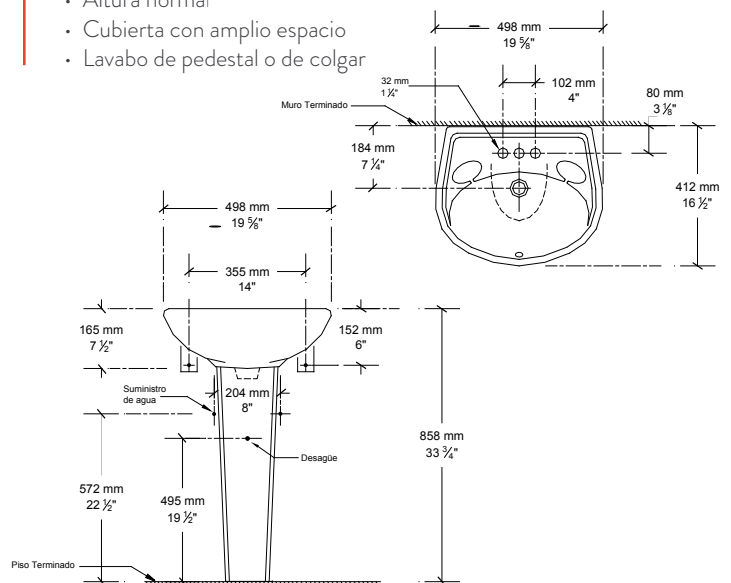

Lavabo de pedestal o colgar **New Habitat** de 4"

- Cerámica porcelanizada de alto brillo
- Disponible con perforación de 4"
- Rebosadero posterior
- Altura normal
- Cubierta con amplio espacio
- Lavabo de pedestal o de colgar