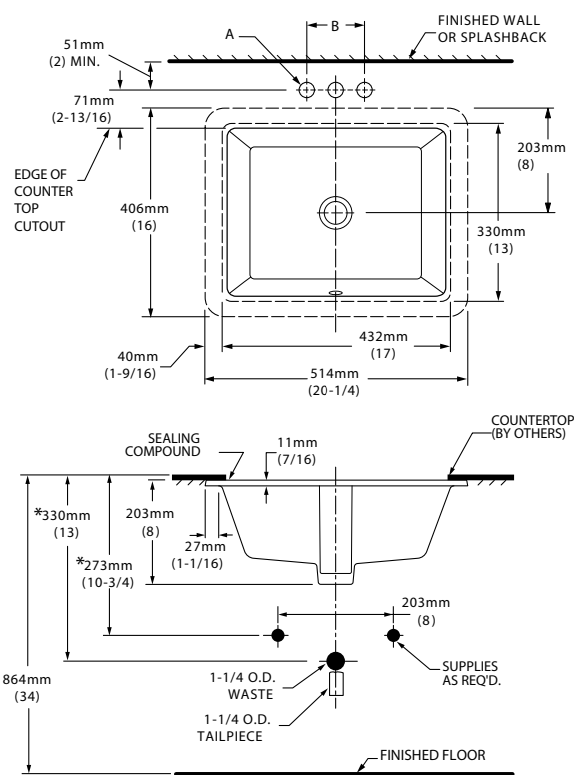

0610000.020 Blanco ○

$1,859

Lavabo de bajocubierta **Boulevard**

- Cerámica porcelanizada de alto brillo
- Sin perforaciones
- Rebosadero frontal
- Amplio espacio interior
- Fondo plano