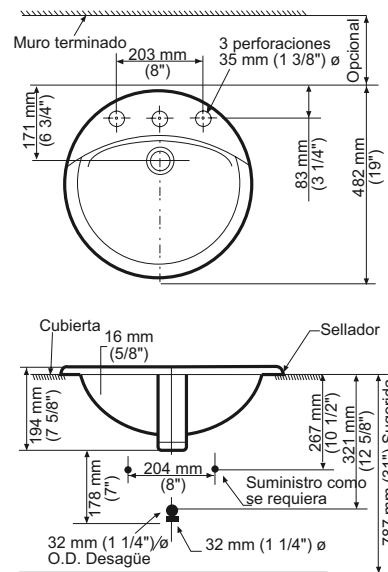

Lavabo de sobrecubierta **Rondalyn**

- Cerámica porcelanizada de alto brillo
- Disponible con perforaciones de 4", 8" y monomando
- Rebosadero frontal
- Amplio espacio interior
- Se adapta a la plantilla universal de 19"