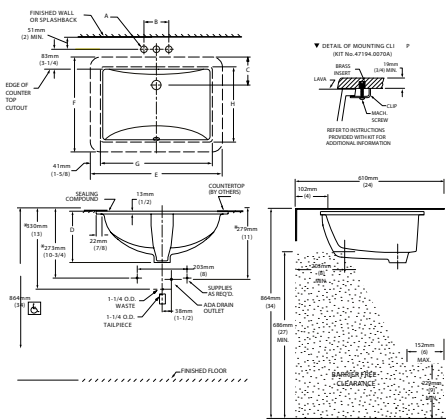

Lavabo Grande:  
23-5/8" x 16- 5/8"

FITTING	A	B
CENTER-SET	1-1/16 (27mm)	4 (102mm)
SPREAD	1-1/4 (32mm)	8 (203mm)

CAT. NO.	E	F	G	H	C	D
0614.000	540mm (21-1/4)	387mm (15-1/4)	464mm (18-1/4)	308mm (12-1/8)	114mm (4-1/2)	209mm (8-1/4)
0618.000	600mm (23-5/8)	422mm (16-5/8)	537mm (21-1/8)	356mm (14)	108mm (4-1/4)	209mm (8-1/4)