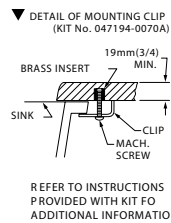

CAT. NO.	E	F	G	H	C	D	J	K
CHICO	489m m (19-1/4)	413mm (16-1/4)	432m m (17)	356m m (14)	103m m (4-1/16)	182m m (7-3/16)	16m m (5/8)	500m m (19-11/16)
GRANDE	546m m (21-1/2)	441mm (17-3/8)	483m m (19)	391m m (15-3/8)	95m m (3-3/4)	191m m (7-1/2)	19m m (3/4)	534m m (21-1/16)